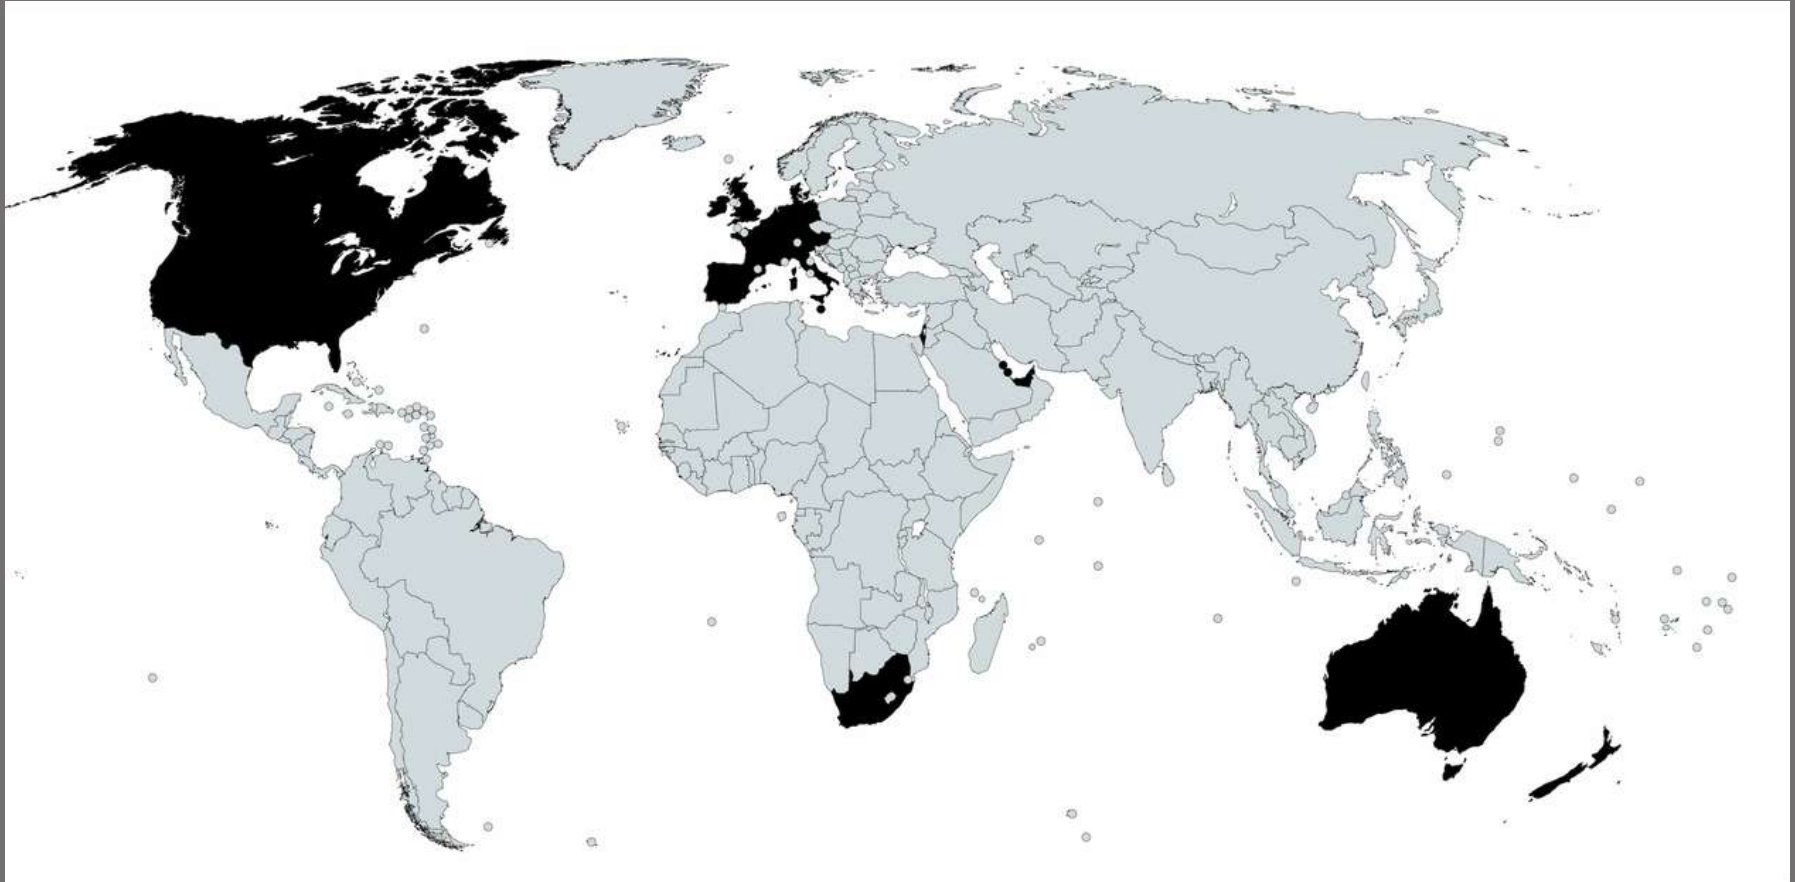

GLOBAL ACCESS

Through the One Jet Card, gain direct access to our stringent network of over 3,500 aircraft in 23 countries. With aircraft in all 5 aircraft categories ensure you always have the right aircraft for each trip. Access to a fleet of aircraft follows you everywhere you go, providing you the power to truly take on the world.

THE AMALFI ONE JET CARD PROGRAM

- MINIMUM DEPOSIT TO JOIN OF \$50,000 USD
- NO MEMBERSHIP FEES, ANNUAL FEES, OR INITIATION FEES
- ACCESS TO OVER 3,500 AIRCRAFT AT INDUSTRY-LOW FIXED HOURLY RATES
- COMPLIMENTARY BLACK CAR SERVICE, PREMIUM CATERING AND ALCOHOL, AND AN AMALFI JETS REPRESENTATIVE AT EVERY DEPARTURE FLIGHT
- UNLIMITED AUTHORIZED USERS AND MULTIPLE AIRCRAFT USAGE ALLOWED
- 23 COUNTRY PRIMARY SERVICE AREA (PSA)

THE LARGEST SERVICE AREA

Through the One Jet Card, gain direct access to our stringent network of over 3,500 aircraft in 23 countries. With aircraft in all 5 aircraft categories ensure you always have the right aircraft for each trip. Access to a fleet of aircraft follows you everywhere you go, providing you the power to truly take on the world.

GLOBAL REACH WITHIN YOUR POCKET

Amalfi One Cardholders enjoy unparalleled access in the following countries.

Australia, Austria, Bahrain, Belgium, Canada, Denmark, France, Germany, Ireland, Israel, Italy, Luxembourg, Malta, Netherlands, New Zealand, Portugal, Qatar, South Africa, Spain, Switzerland, United Arab Emirates, United Kingdom, and the United States of America.